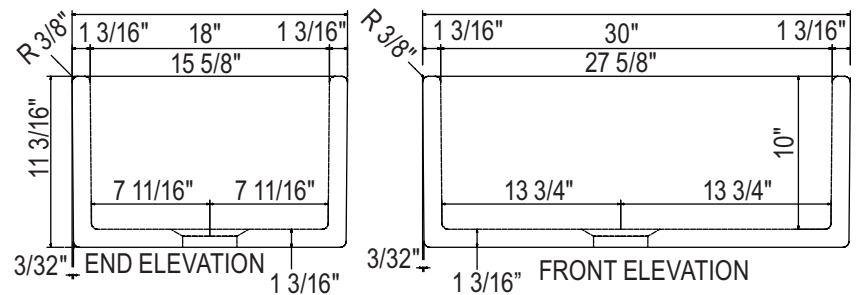

WARRANTY

- 10 years on fading/staining
- 1 year on manufacturer defects